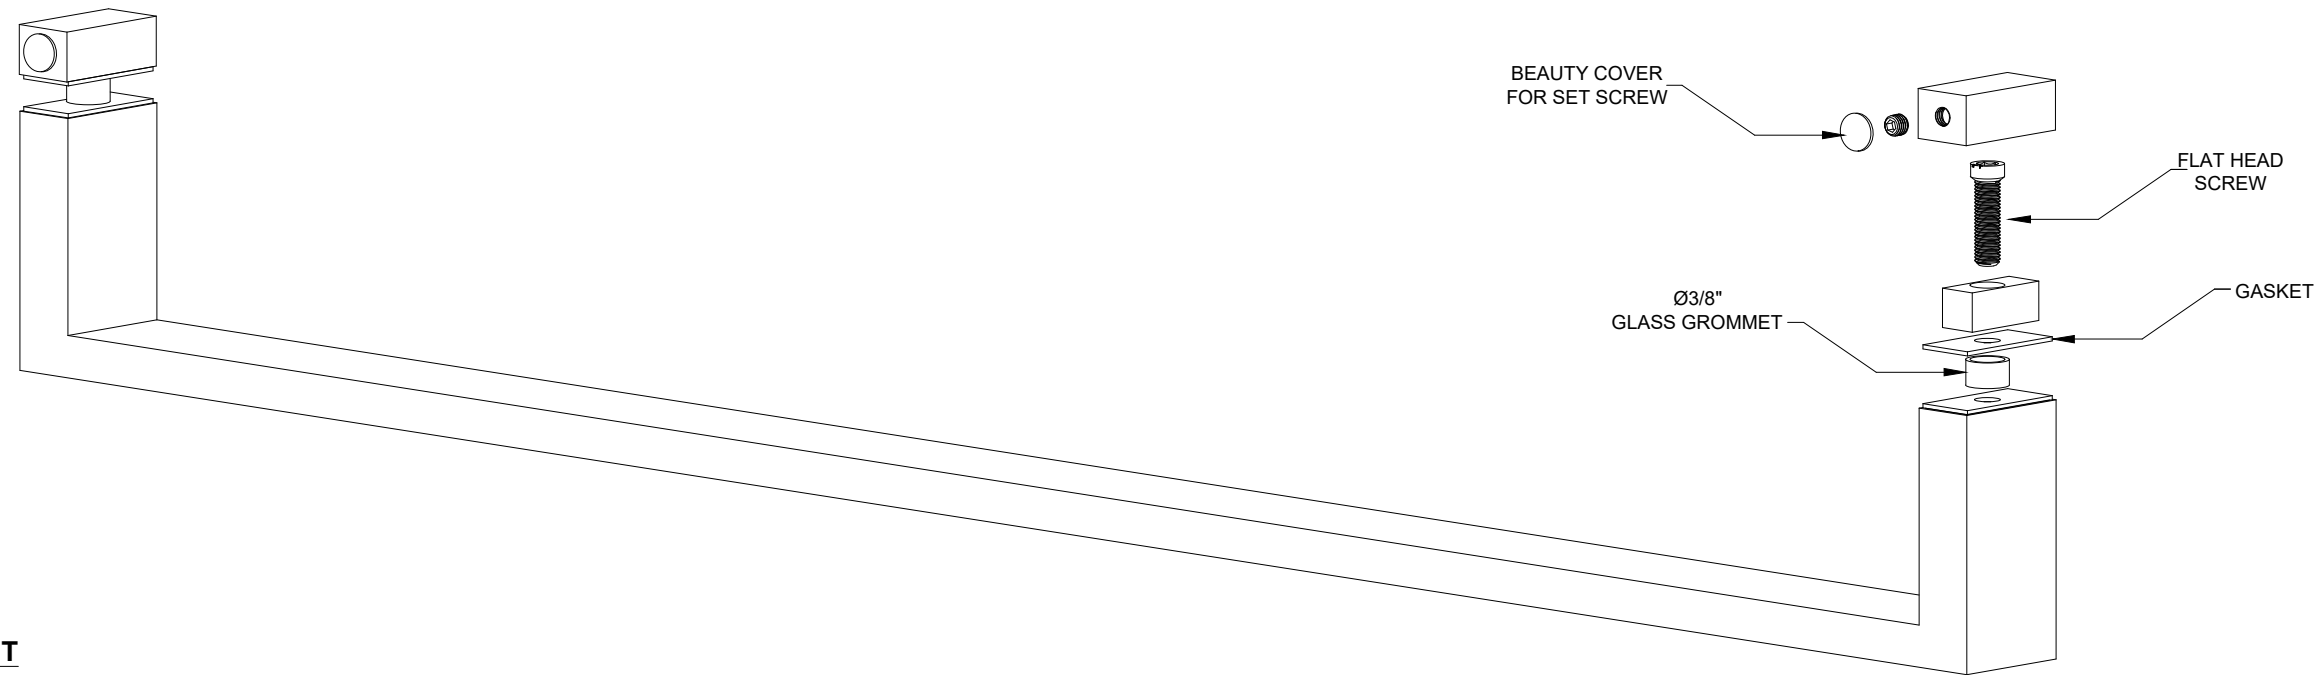

CRL. PRIMIUM TOWEL BARS
HTB24U - HOLLOW TOWEL BAR U-TYPE

GLASS CUTOUT

- *Ø3/8"[9.8MM] FOR 3/8" GLASS
- *Ø1/2"[12.6MM] FOR 1/2" GLASS

THIS DRAWING AND THE DESIGN SHOWN THEREIN IS THE PROPERTY OF
C.R. LAURENCE CO., INC.
AND USE OR COPIES THEREOF CANNOT BE MADE
WITHOUT WRITTEN CONSENT.

C.R. LAURENCE CO.
2503 E. Vernon Avenue, Los Angeles, C.A. 90058-1897
PH (800)-421-6144 FX: 800-587-7501
www.crlaurence.com

CRL.

PART DESCRIPTION: 24" HOLLOW TOWEL BAR U-STYLE

BRAND: PRIMIUM TOWEL BARS

PART NO: HTB24U