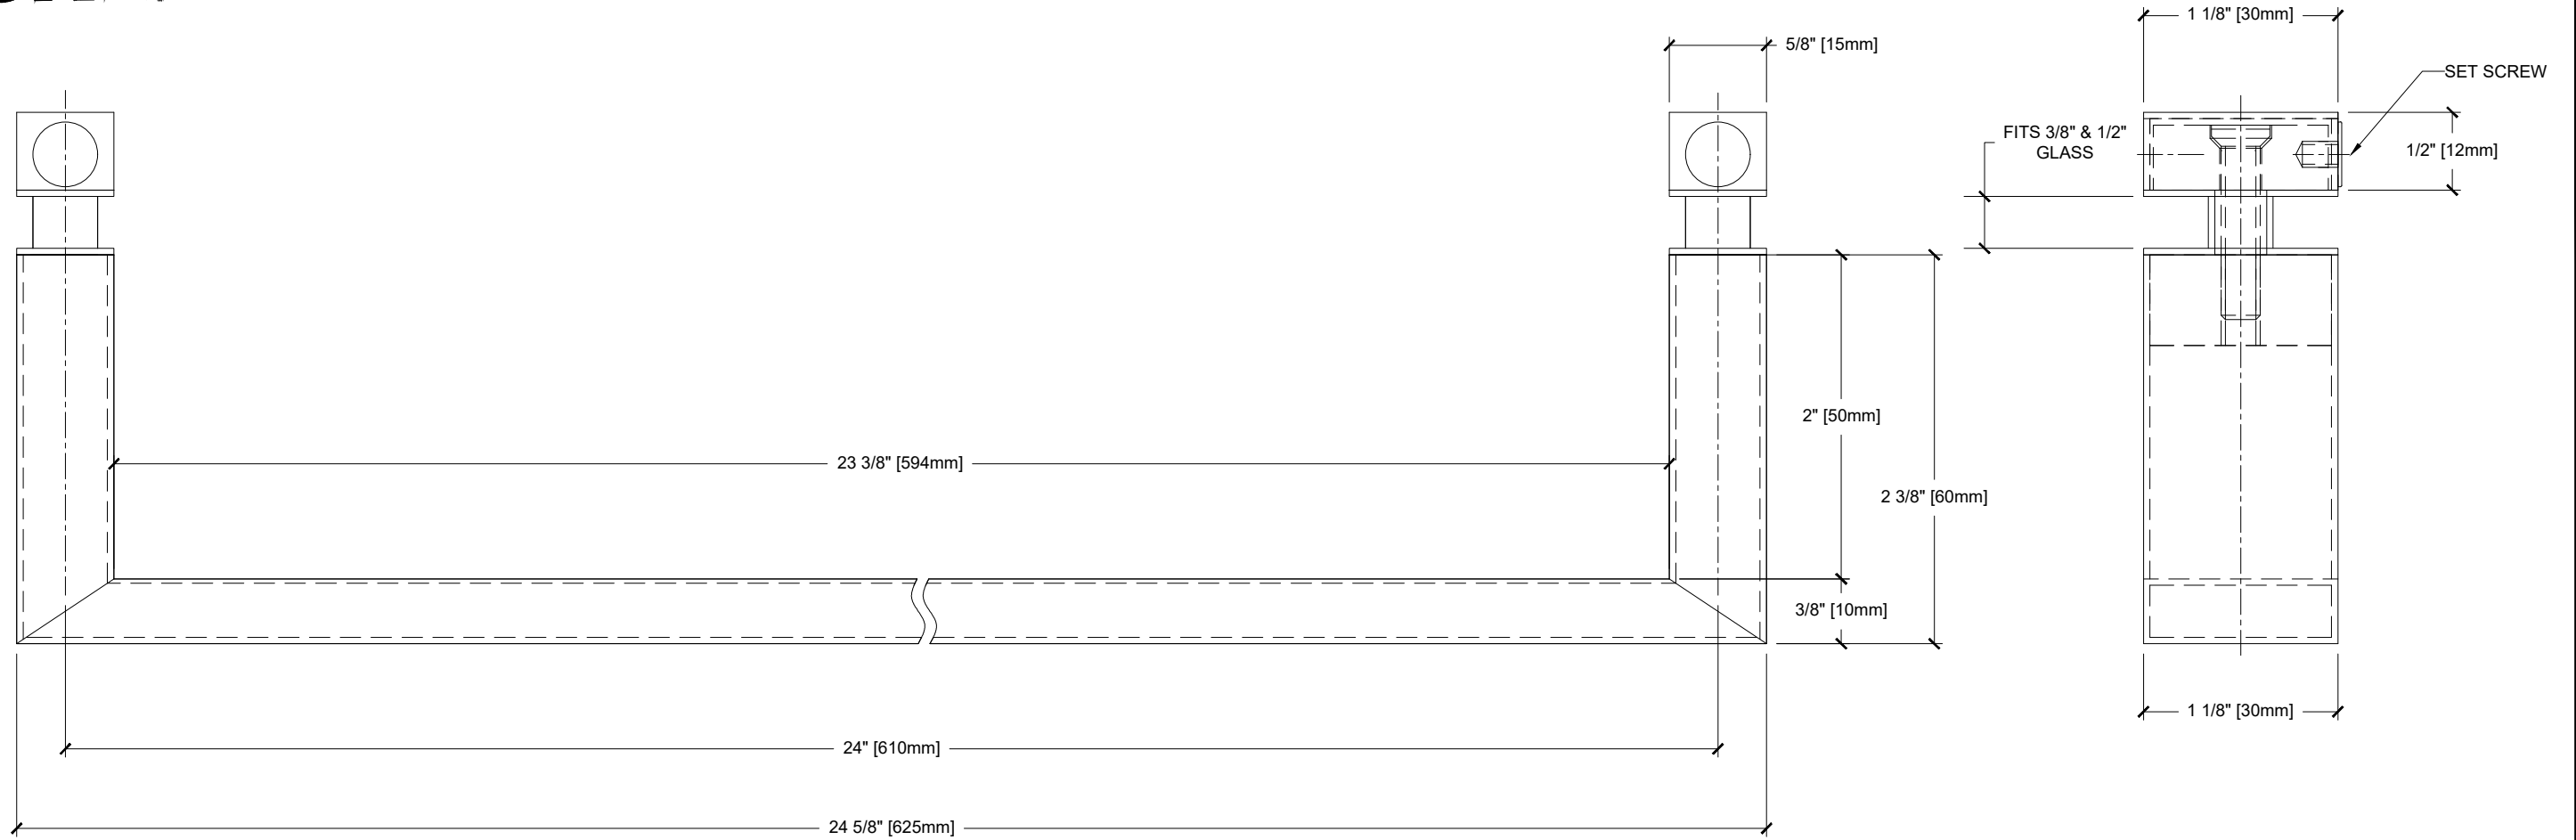

CRL. PRIMIUM TOWEL BARS
HTB24U - HOLLOW TOWEL BAR U-TYPE

GLASS CUTOUT

- *Ø3/8"[9.8MM] FOR 3/8" GLASS
- *Ø1/2"[12.6MM] FOR 1/2" GLASS

THIS DRAWING AND THE DESIGN SHOWN THEREIN IS THE PROPERTY OF
C.R. LAURENCE CO., INC.
AND USE OR COPIES THEREOF CANNOT BE MADE
WITHOUT WRITTEN CONSENT.

C.R. LAURENCE CO.
2503 E. Vernon Avenue, Los Angeles, C.A. 90058-1897
PH (800)-421-6144 FX: 800-587-7501
www.crlaurence.com

CRL.

PART DESCRIPTION: 24" HOLLOW TOWEL BAR U-STYLE

BRAND: PRIMIUM TOWEL BARS

PART NO: HTB24U