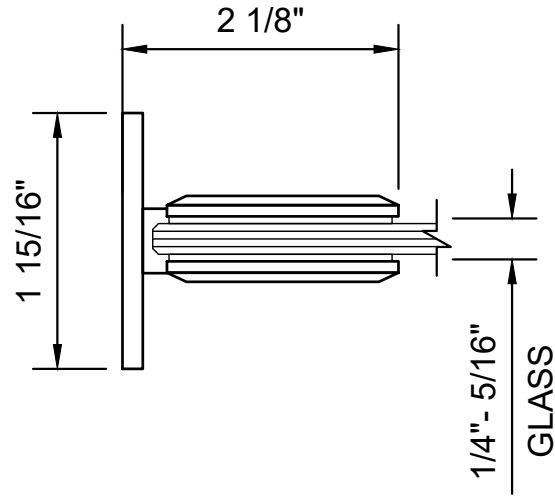

USE OF GASKETS  
 FOR 1/4" (6mm) GLASS: USE ONE THICK GASKET ON EACH SIDE  
 FOR 5/16" (8mm) GLASS: USE ONE THIN GASKET ON EACH SIDE

GLASS FABRICATION TEMPLATE

CATALOG NUMBER	FINISH
PET037CH	POLISHED CHROME
PET037BR	POLISHED BRASS
PET037ORB	OIL RUBBED BRONZE
PET037BN	BRUSHED NICKEL
PET037GP	GOLD PLATE
PET037SC	SATIN CHROME
PET037WC	WHITE W/ CHROME ACCENT

PET037XX - CRL PETITE SERIES WALL MOUNT FULL BACK PLATE HINGE

DATE: 3/5/19  
 SCALE: 6"=1'-0"  
 DRAWN BY: VM

DESCRIPTION: CRL PETITE SERIES HINGE  
 CTS  
 www.crlaurence.com  
 PET037\_\_ WALL MOUNT FULL BACK PLATE