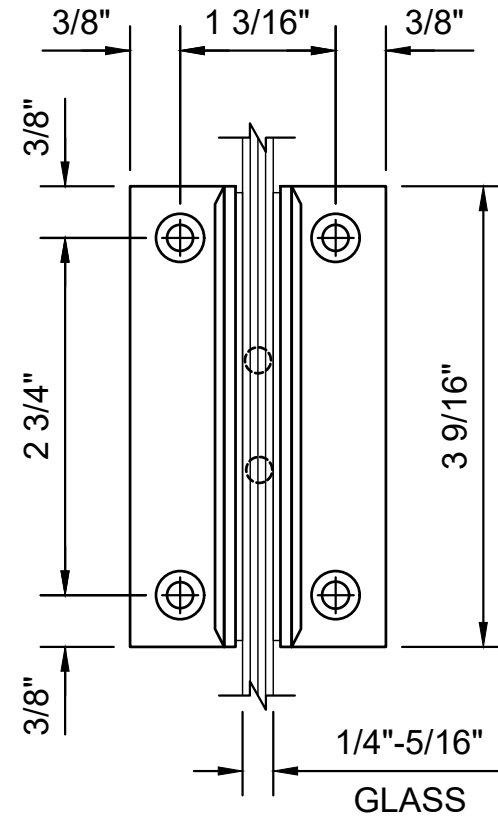

USE OF GASKETS  
 FOR 1/4" (6mm) GLASS: USE ONE THICK GASKET ON EACH SIDE  
 FOR 5/16" (8mm) GLASS: USE ONE THIN GASKET ON EACH SIDE

GLASS FABRICATION TEMPLATE

CATALOG NUMBER	FINISH
PET037CH	POLISHED CHROME
PET037BR	POLISHED BRASS
PET037ORB	OIL RUBBED BRONZE
PET037BN	BRUSHED NICKEL
PET037GP	GOLD PLATE
PET037SC	SATIN CHROME
PET037WC	WHITE W/ CHROME ACCENT

PET037XX - CRL PETITE SERIES WALL MOUNT FULL BACK PLATE HINGE

DATE: 3/5/19  
 SCALE: 6"=1'-0"  
 DRAWN BY: VM

DESCRIPTION: CRL PETITE SERIES HINGE  
 CTS  
 www.crlaurence.com  
 PET037\_\_ WALL MOUNT FULL BACK PLATE