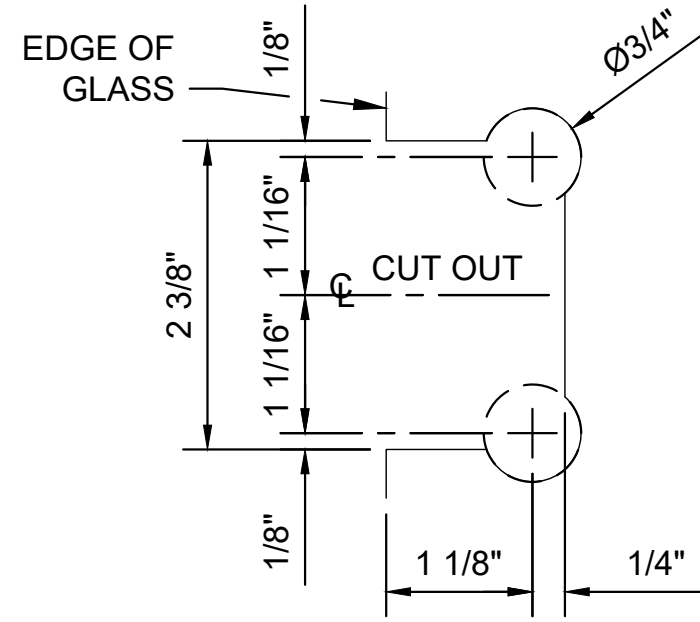

USE OF GASKETS  
 FOR 1/4" (6mm) GLASS: USE ONE THICK GASKET ON EACH SIDE  
 FOR 5/16" (8mm) GLASS: USE ONE THIN GASKET ON EACH SIDE

GLASS FABRICATION TEMPLATE

CATALOG NUMBER	FINISH
PET037CH	POLISHED CHROME
PET037BR	POLISHED BRASS
PET037ORB	OIL RUBBED BRONZE
PET037BN	BRUSHED NICKEL
PET037GP	GOLD PLATE
PET037SC	SATIN CHROME
PET037WC	WHITE W/ CHROME ACCENT

PET037XX - CRL PETITE SERIES WALL MOUNT FULL BACK PLATE HINGE

DATE: 3/5/19  
 SCALE: 6"=1'-0"  
 DRAWN BY: VM

DESCRIPTION: CRL PETITE SERIES HINGE  
 CTS  
 www.crlaurence.com  
 PET037\_\_ WALL MOUNT FULL BACK PLATE