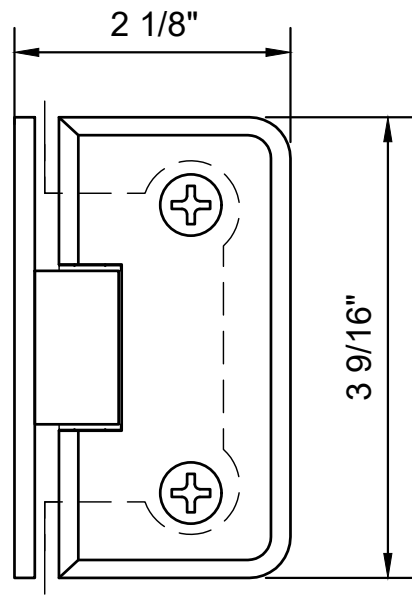

USE OF GASKETS  
 FOR 1/4" (6mm) GLASS: USE ONE THICK GASKET ON EACH SIDE  
 FOR 5/16" (8mm) GLASS: USE ONE THIN GASKET ON EACH SIDE

GLASS FABRICATION TEMPLATE

CATALOG NUMBER	FINISH
PET037CH	POLISHED CHROME
PET037BR	POLISHED BRASS
PET037ORB	OIL RUBBED BRONZE
PET037BN	BRUSHED NICKEL
PET037GP	GOLD PLATE
PET037SC	SATIN CHROME
PET037WC	WHITE W/ CHROME ACCENT

PET037XX - CRL PETITE SERIES WALL MOUNT FULL BACK PLATE HINGE

DATE: 3/5/19  
 SCALE: 6"=1'-0"  
 DRAWN BY: VM

DESCRIPTION: CRL PETITE SERIES HINGE  
 CTS  
 www.crlaurence.com  
 PET037\_\_ WALL MOUNT FULL BACK PLATE