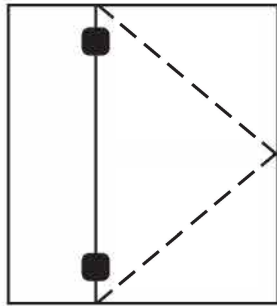

Side Mount Hinges

Single Door Hinged
off of Inline Panel, Hinged Left

Other

Glass Thickness	Fixed Panel Securing	Product Selection		
-----------------	----------------------	-------------------	--	--

1/4" (6 mm)

5/16" (8 mm)

3/8" (10 mm)

1/2" (12 mm)

Regular U-Channel

Deep U-Channel

Clamps

Product.

Qty.