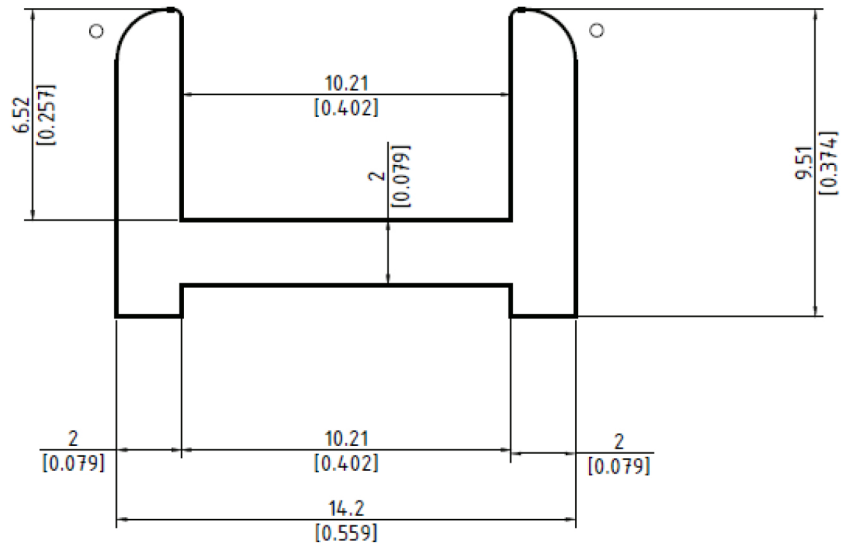

US HORIZON

AULP38

SCALE: 1/1

- R.010" R 0.254mm
- △ R.012" R 0.3048mm
- ◆ R.015" R 0.381mm
- × R.020" R 0.508mm
- ~ R.025" R 0.635mm
- \* R.031" R 0.7874mm
- ◇ R.040" R 1.016mm
- R.062" R 1.57478mm
- R.094" R 2.3876mm