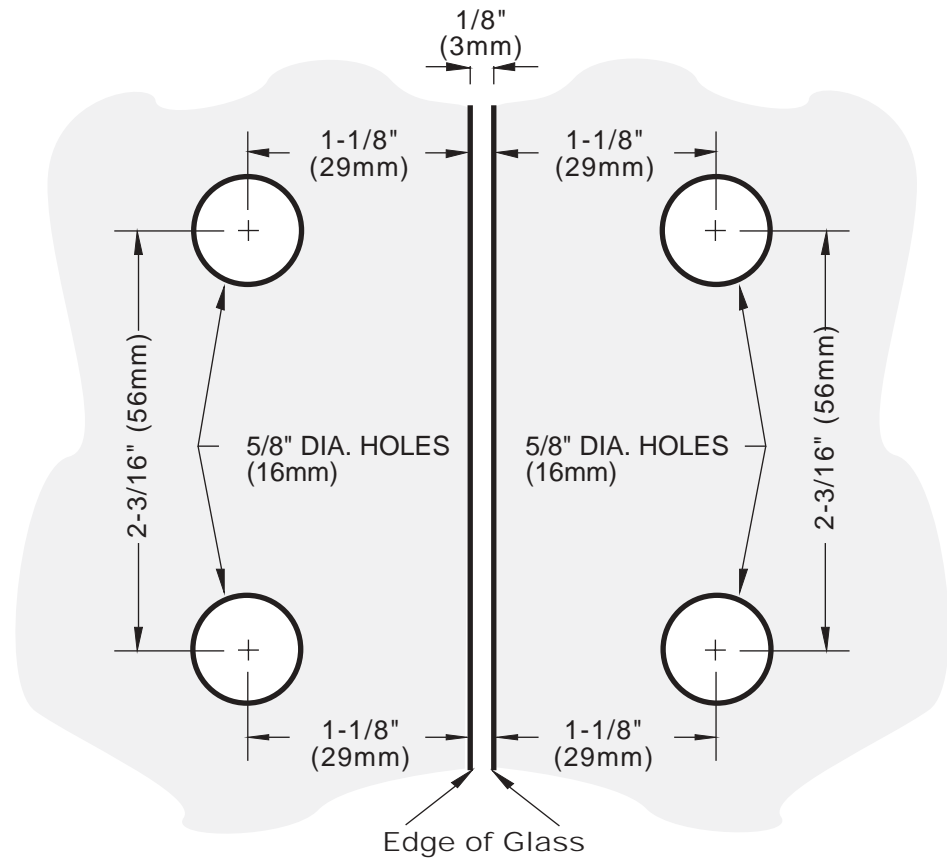

C.R. LAURENCE CO., INC.
PROFESSIONAL QUALITY

IMPORTANT:
Project measurements from the edge of the glass.

MONACO

180° Glass-to-Glass Hinge (Door Swings 180° In Only)

CAT. No. MON182